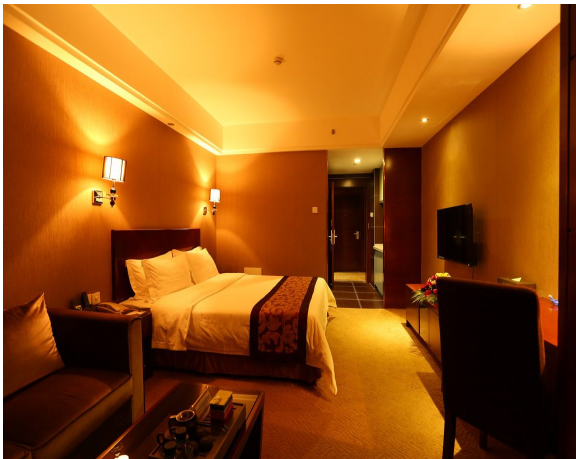

1、Hotel Information

Hotel Name :Proud Way Hotel Address:15 Hongbao Road, Luohu District, Shenzhen

Contact Number:00886-755-88997777

(Remark: the hotel will offer breakfast. It takes around 10 minutes by bus from the hotel to Shenzhen Exhibition and Convention Center. Free shuttle bus service from the hotel to the convention center will be offered.)

Hotel Appearance

Hotel Lobby

Superior King Room

Price :RMB328(include two breakfast)

Price :RMB328(include one breakfast)